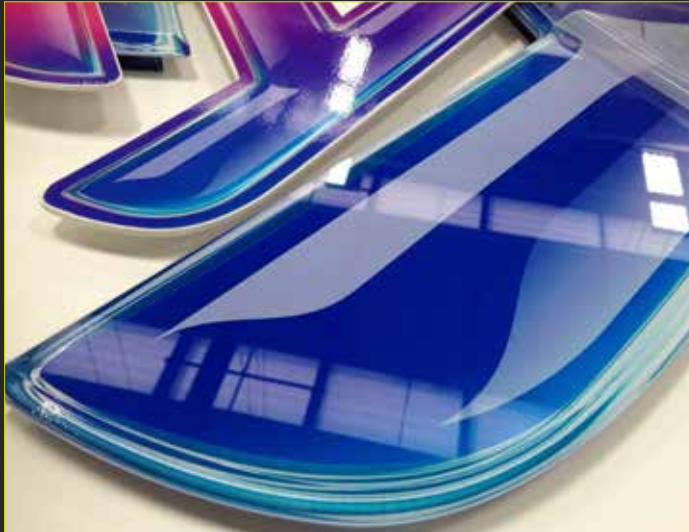

Engraving, Routing, CNC, Laser & Fret Cutting.

ACRYLIC WITH BULLNOSED FLAME POLISHED EDGES